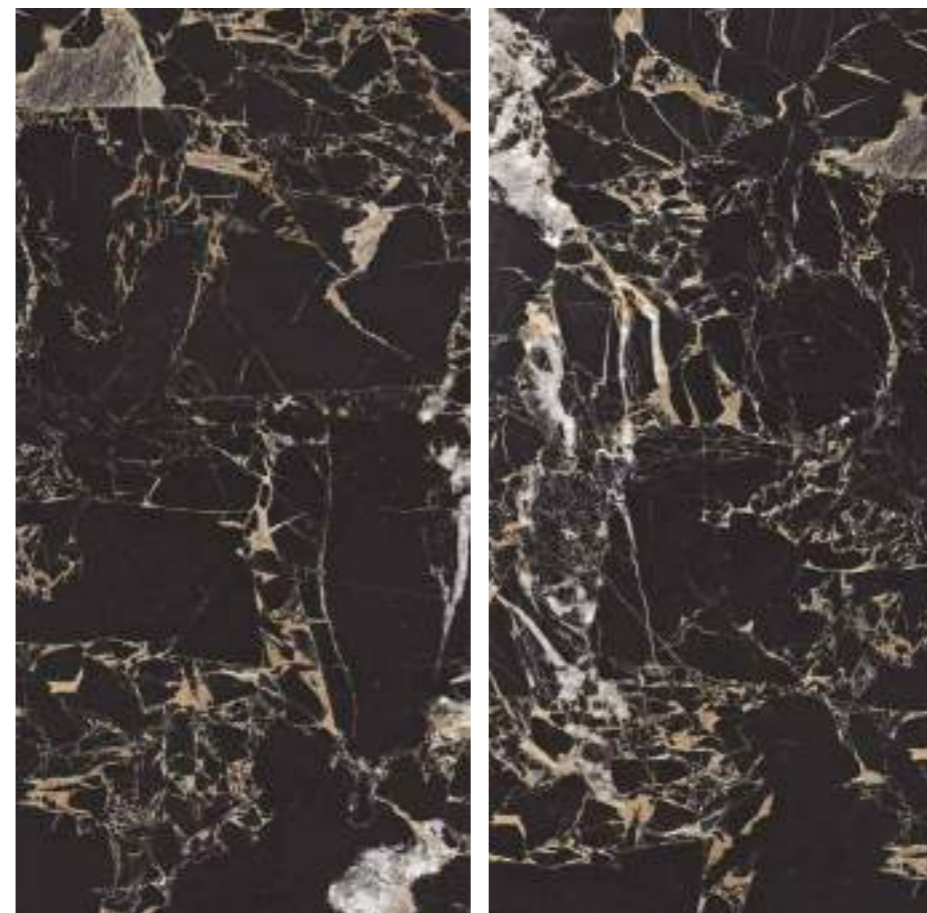

EREBUS

600X1200ERB93PAR
60x120 Black Full Polished Rectified