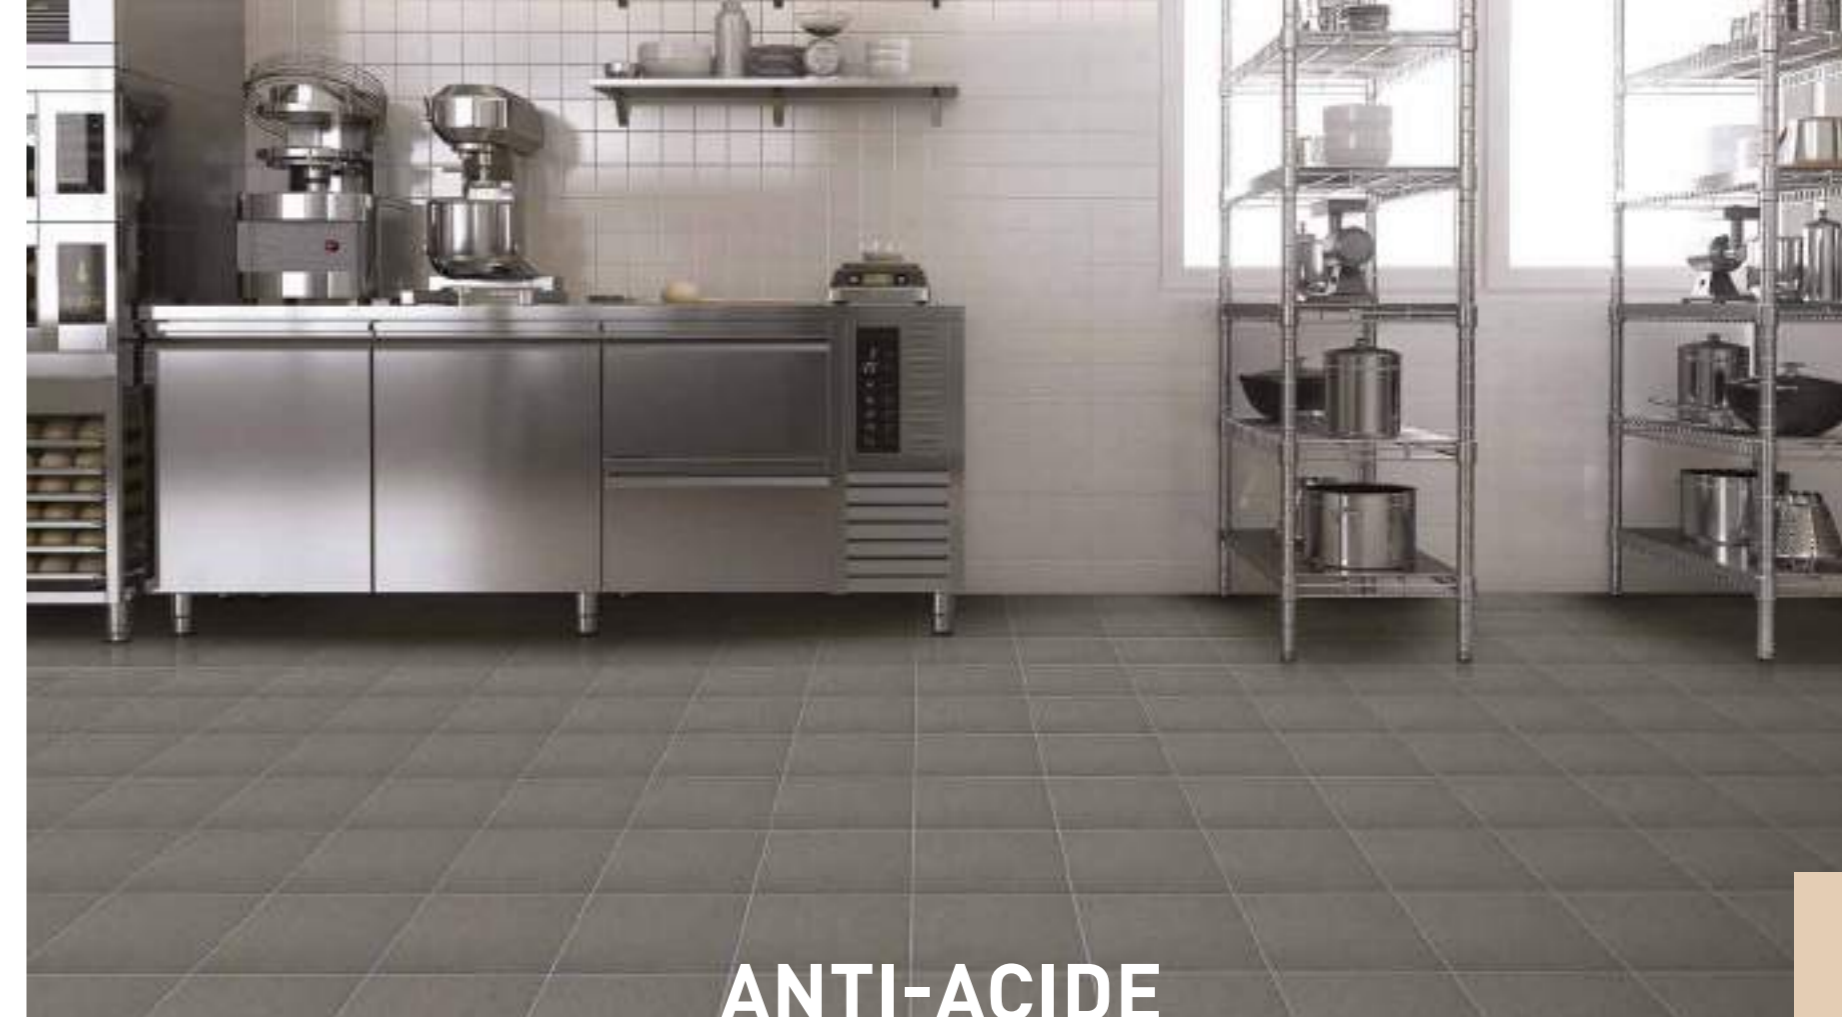

POOL

ANTI-ACIDE

Other Sizes

ANTI-BACTERIAL

Other Sizes