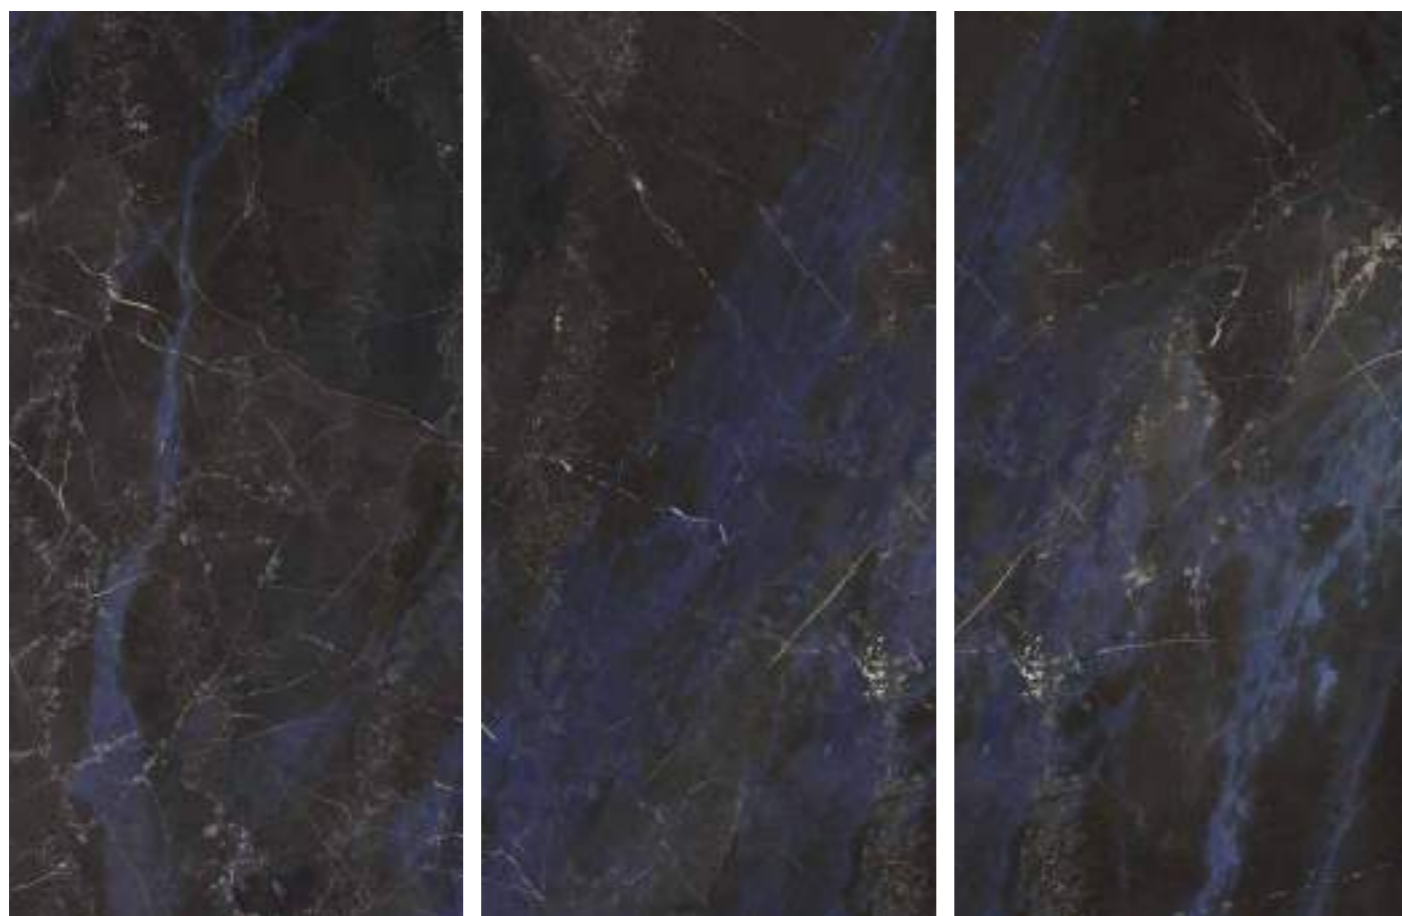

SAPPHIRE

600X1200SPH93PAR
60x120 Black Full Polished Rectified