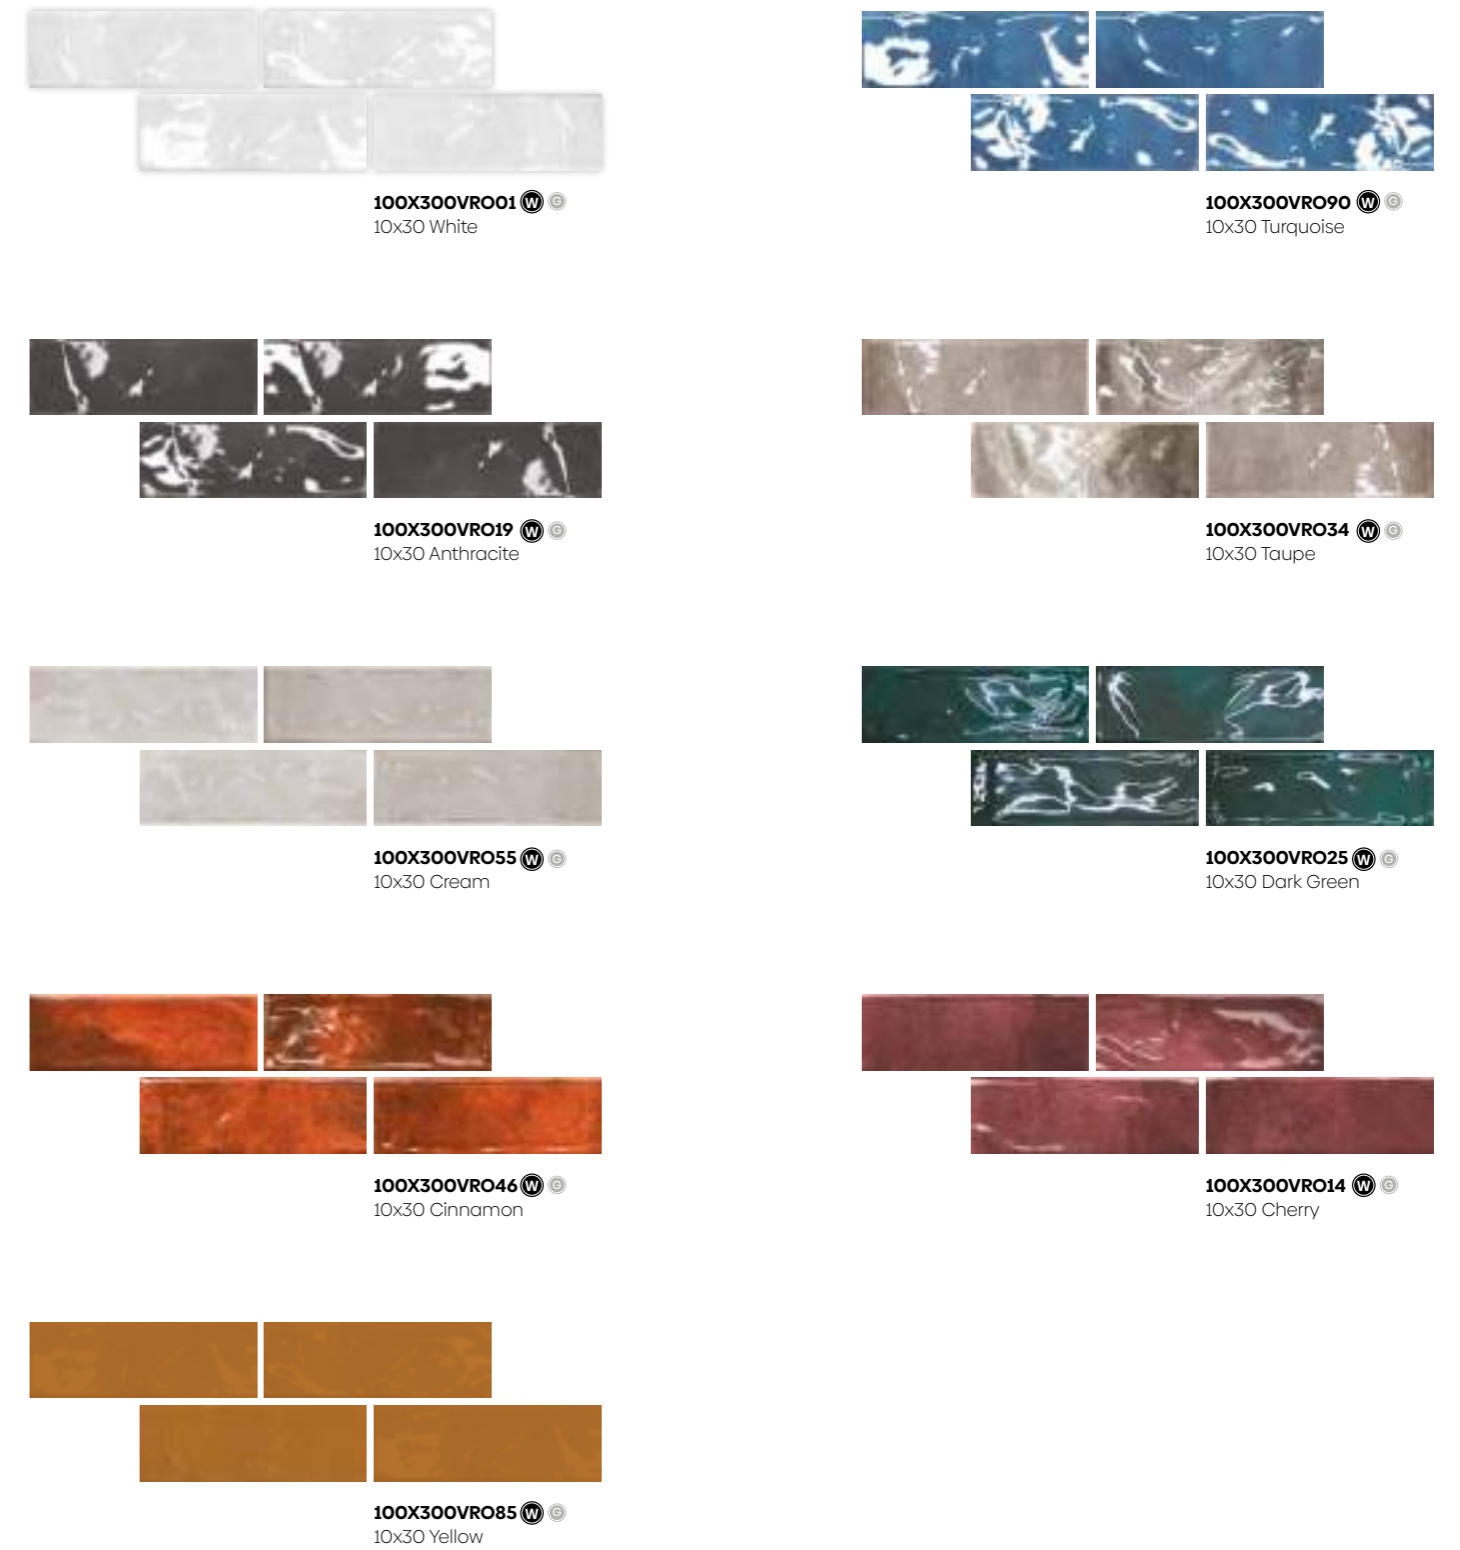

100X300DMT97
10x30 Pastel Mint

100X300DMT96
10x30 Blue

100X300DMT85
10x30 Ocre

100X300DMT90
10x30 Teal

PLAIN

VERANO

SALENTO

075X300SLN05
7,5x30 Green