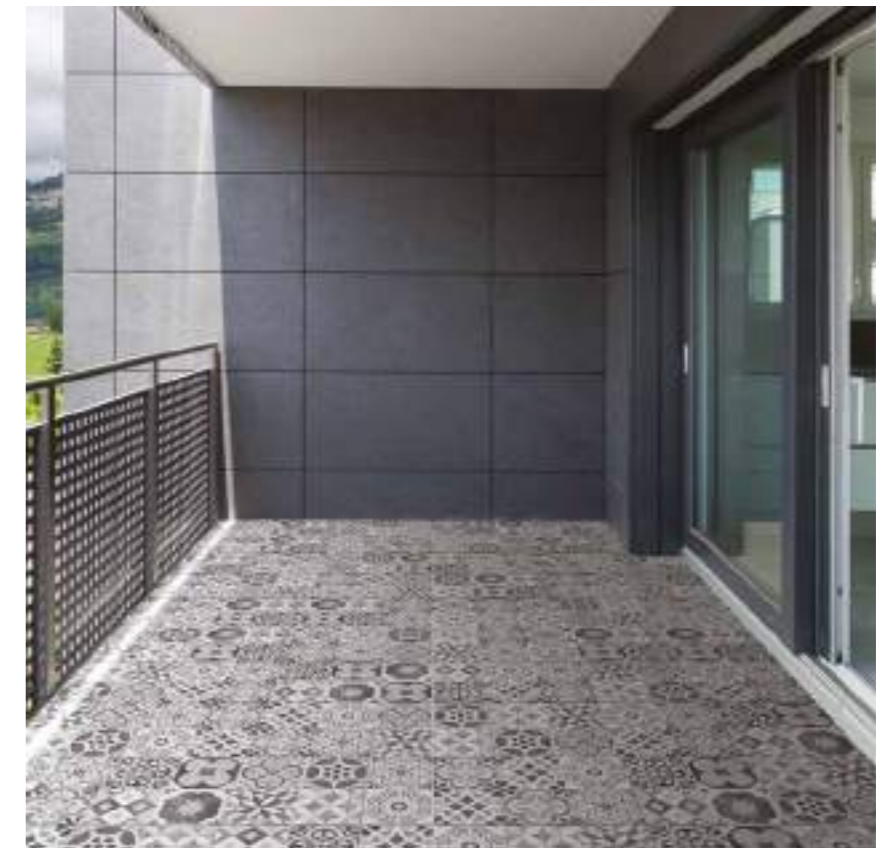

CORTLAND

DECOR

FRESCO

HALIKARNAS