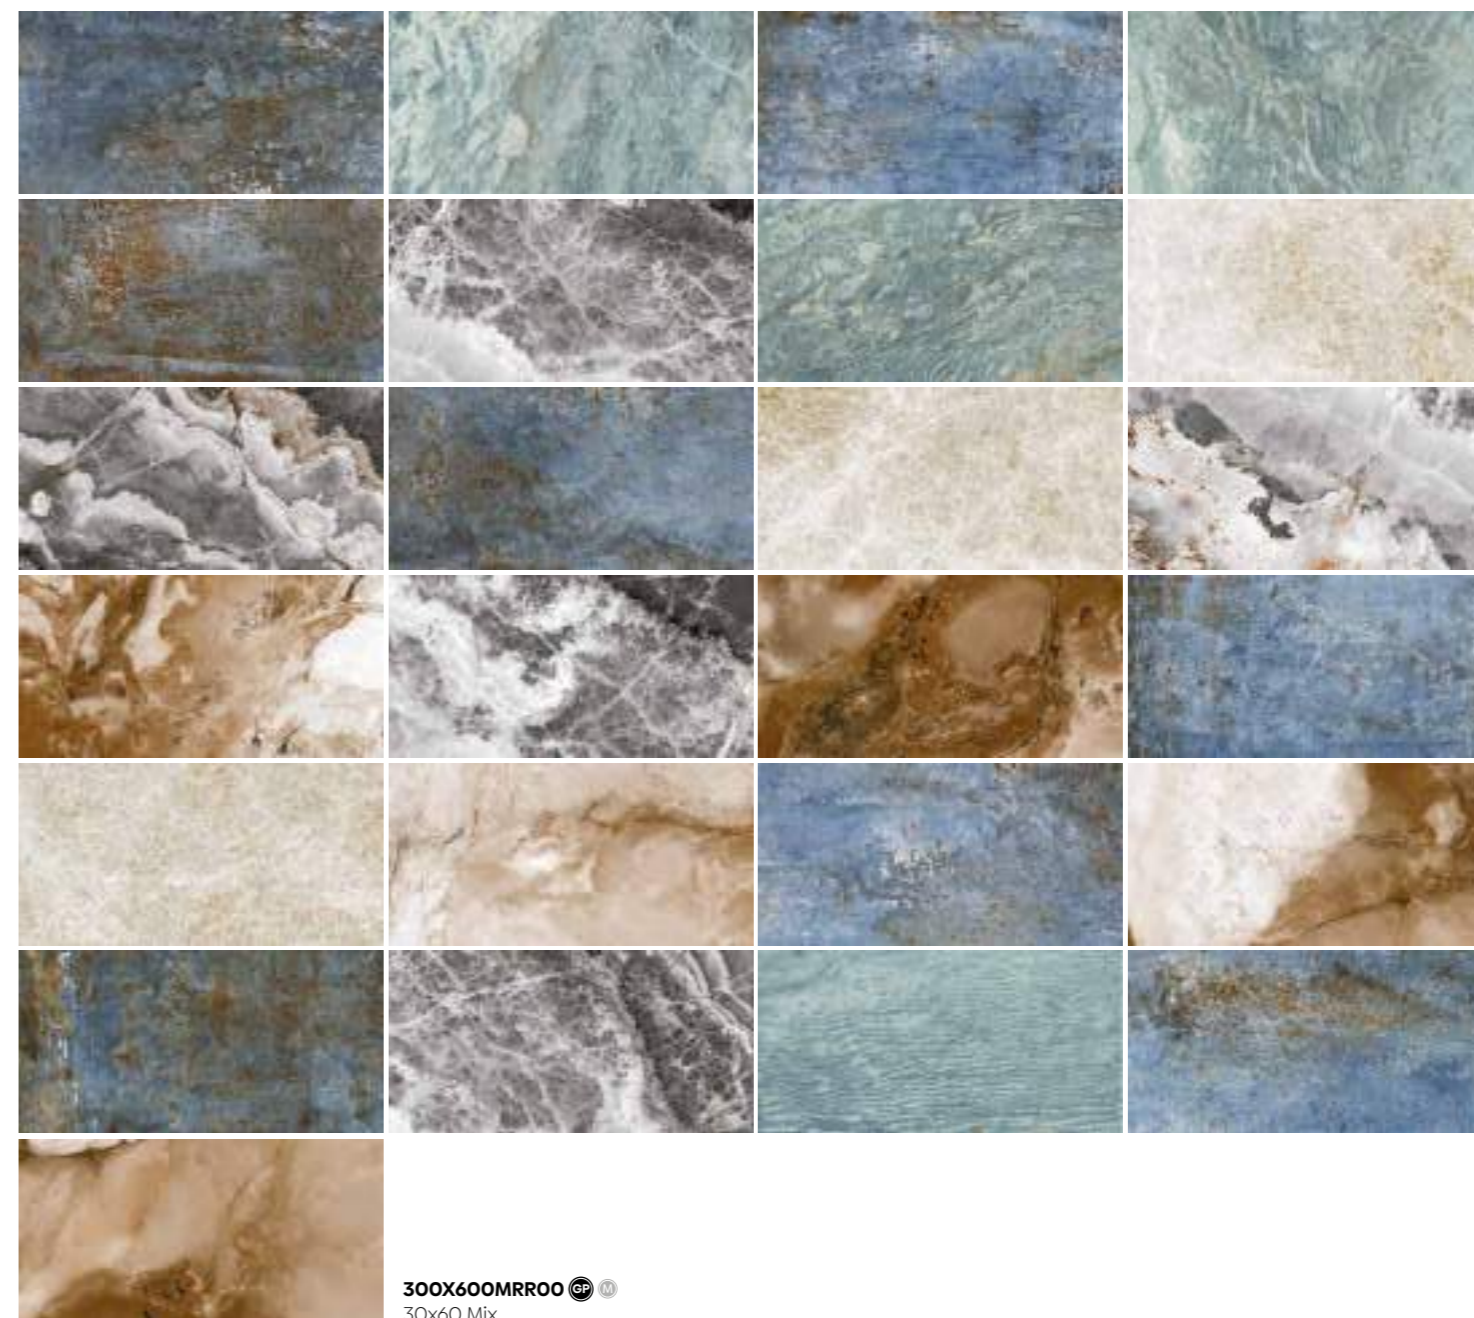

MEDITERRANEAN

300X600MR00 ©
30x60 Mix