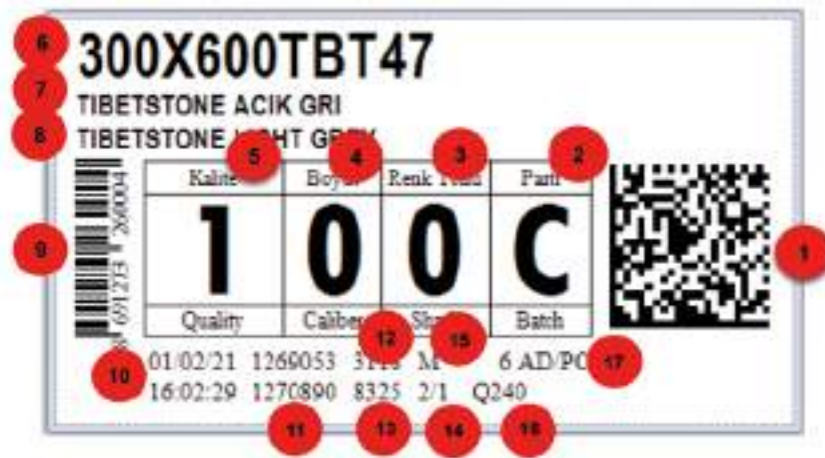

Technical Information

Symbols

Box Label New Version

No	Description
1	Barcode.
2	Production batch number. There may be slight difference between production parties. Tiles with different batch numbers shall not be applied in the same area!!!
3	Shade Codes: (0) Center (+1) Dark (+2) Darker (-1) Light (-2) Lighter Tiles with different shade codes shall not be applied in the same area!!!
4	Caliber Code. Tiles with different caliber codes shall not be applied in the same area!!!